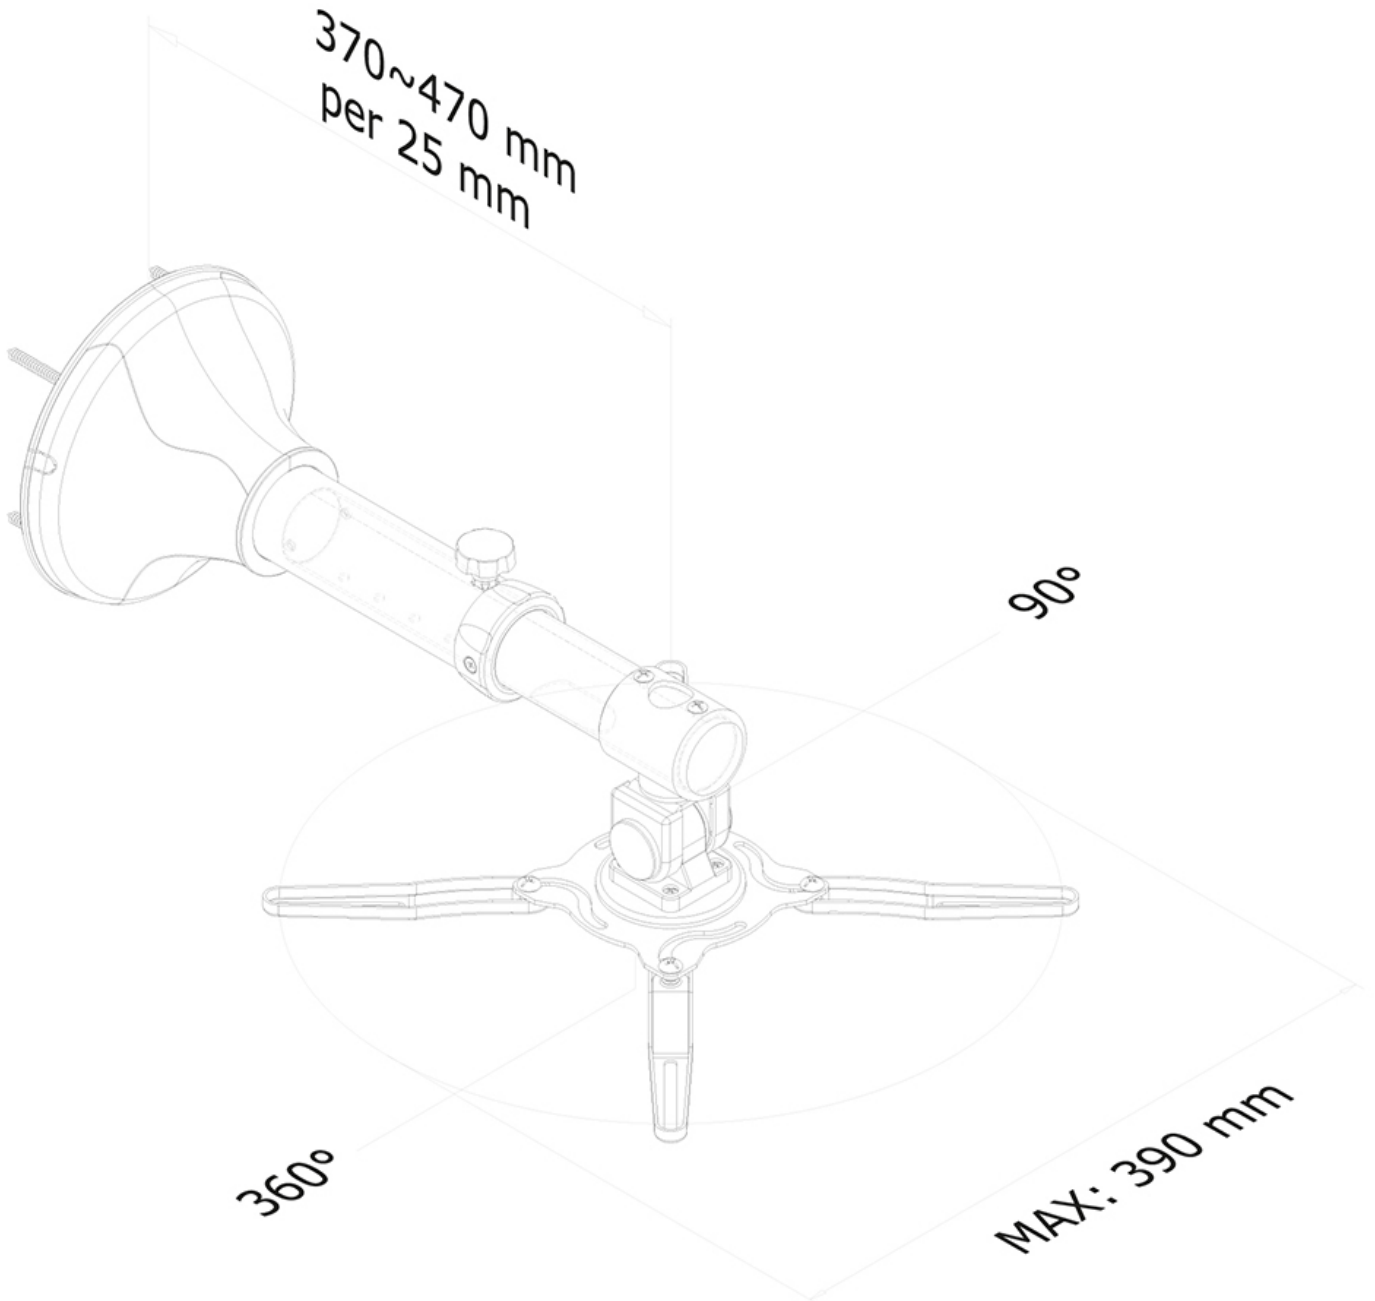

BEAMER-W050BLACK NEOMOUNTS PROJECTOR WALL MOUNT

Neomounts